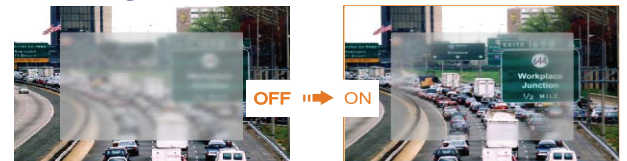

Mode Switch by OSD

Multi-function

4K vs HD

Defog

DWDR

HD 4K/8MP 4 in 1 Camera

HD Analog Signal AHD, TVI, CVI, CVBS
switch by OSD

Specifications