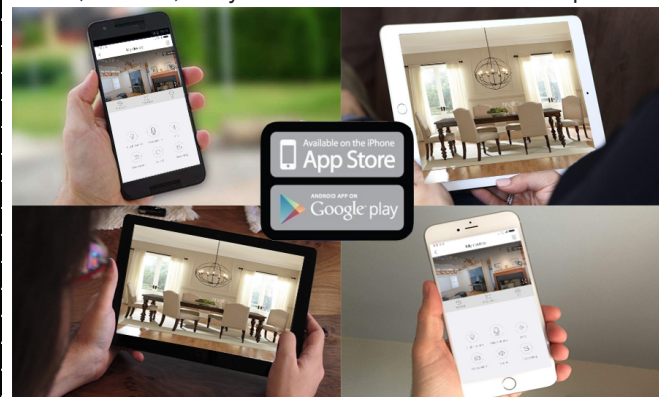

4K provides the viewer with an image that has 4 times as many pixels as 1080p resolution.

Motion Detection

Have your DVR/XVR set to instantly send alert notifications to your email when motion is detected.

Cam 3 ✓

Remote Access

Remote monitoring over the internet through app by iPhone, iPad, Android, or by IP Address from Windows computers.

HD 4K/8MP 4 in 1 Camera

HD Analog Signal AHD, TVI, CVI, CVBS
switch by OSD