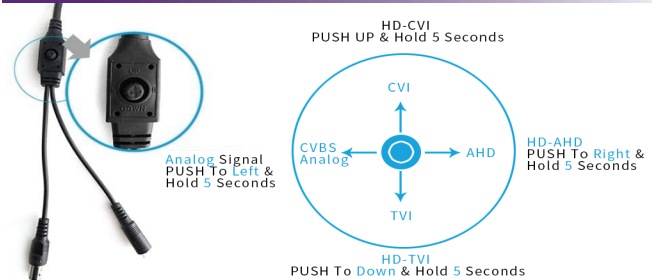

Mode Switch by OSD