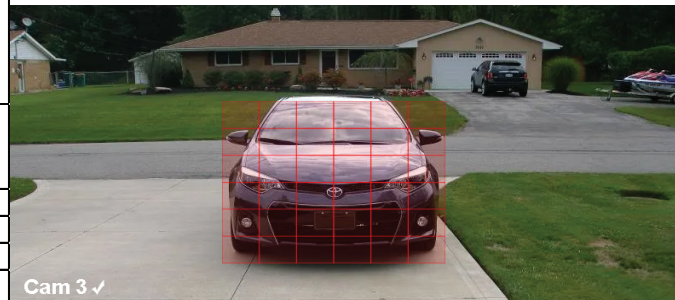

Motion Detection

Have your DVR/XVR set to instantly send alert notifications to your email when motion is detected.

Cam 3 ✓