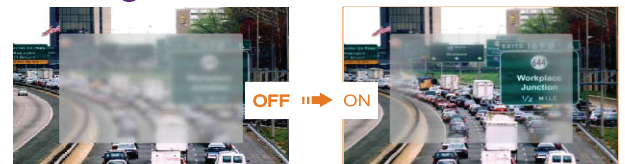

HD 4K/8MP 4 in 1 Camera

HD Analog Signal AHD, TVI, CVI, CVBS
switch by OSD

Specifications

Model NO.	iHDIRBFIO-4K
Video Output Mode	AHD/TVI/CVI/CVBS
Camera	
Image Sensor	OV12895 + NVP2481
Image Resolution	4K (8.0 MP)
Effective Pixels	3840 (H) × 2160 (V)
TV System	PAL/NTSC
Video Output Mode	AHD/TVI/CVI/CVBS
Electronic Shutter	AUTO/ 1/50-1/100,000sec
S/N Ratio	≥50dB
Scanning System	Progressive Scan
Lens	
Focus Length	4mm lens; F1.0
Focus Control	Fixed
Lens Type	Fixed
Pixels	8M Pixels
Auto Iris Support	N/A
Night Vision	
Infrared LED	14 μ X12PCS
Infrared Distance	20M
IR Status	Under 10 Lux by CDS
IR Power On	CDS Auto Control
Camera Features	
Starlight	/
Day/Night	YES
OSD Menu Language	YES
White Balance	AUTO / MANUAL
Gain Control	AUTO
Noise Reduction	3D NR
Picture TVjustment	YES
WDR	N/A
OSD Support	YES
Dip Switch	N/A
General	
Waterproof	IP66
Dual Voltage	N/A
IR Cut Filter	YES
Heater	N/A
Audio	N/A
Operation Temperature	-10°C ~ +50°C RH95% Max
Storage Temperature	-20°C ~ +60°C RH95% Max
Power Source	DC12V±10%,550mA
Dimension	200(W) x 65(H) x 71(D)mm
Weight	600g

Mode Switch by OSD

Multi-function

4K vs HD

Defog

DWDR