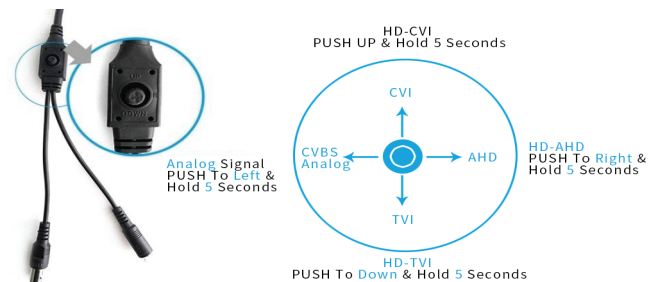

Mode Switch by OSD