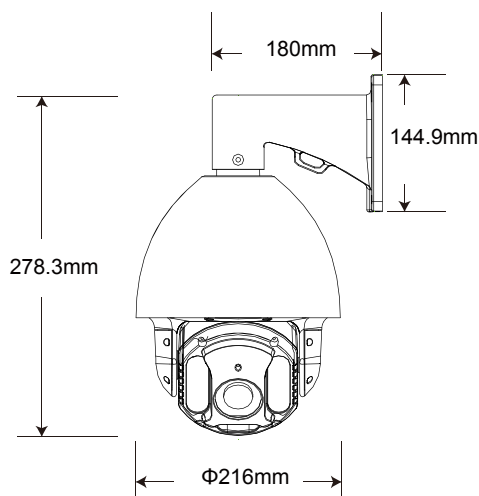

iMPIRPTZ30x-2P 2M 30X Outdoor IP-66 IR IP Speed Dome

Wall

· SPECIFICATIONS

Lens Specs (Zoom LENS)	Optical Zoom	30X	
	Focus	4.5mm ~ 148.5mm (Auto Focus)	
	Least Focus Distance	1.5 meter (Tele Angle)	
	Aperture (F)	F1.6(wide) ~ F5.3(Tele)	
	Aperture Range	F1.6 ~ F32, CLOSE	
	Viewing Angle	Wide Angle 63.52° (Horizontal) / 38.36° (Vertical) Tele Angle 2.13° (Horizontal) / 1.20° (Vertical)	
Sensor Specs	Color Mode	Color(Day) / B&W(Night) Automatic Switching	
	Scanning System	Panasonic 1/3" Progressive CMOS Sensor	
	Effective Pixel (H×V)	2M pixels (1920 X 1080)	
	Resolution	1080P30 (NTSC) / 1080P25 (PAL) Output	
	Luminous	0 lux (IR ON)	
Imagine Processing Features	Digital Zoom	1x ~ 25x(ZOOM Set), 25x~62x(MENU Set)	
	Shutter / Sync Method	Auto · FLK · 1/60 ~ 1/50,000 / Internal Sync	
	AGC	x0 ~ x15	
	Sensitive Gain	x2 ~ x30	
	Brightness	x1 ~ x100	
	White Balance	AUTO · AWB · ATW · AWC · INDOOR · OUTDOOR	
	De-noise	2D · 3D	
	MIRROR	Horizontal, vertical & Flip	
	SHAPNESS	0 ~ 15	
	High Light Compensation	WDR · BLC · HSBLC(High Light Mask)	
	Special Features	De-fog · DIS · MOTION · Blemish Compensation · FREEZE · Day/Night PRIVACY · Slow-Shutter · Corner Remove	
	Transmission Specs	Compression Format	H.264 (1920 x 1080) @max. 30fps
		Interface	10/100 Mbps Ethernet , RJ-45
Protocol		IPv4,TCP/IP, DHCP, HTTP, FTP, SMTP,RTSP,SNTP,DNS	
Browser		Microsoft Internet Explorer 6.0 later version	
Text Display Function (Pre-OSD)		Time, date, or custom text display and can be set to display position	
Control Specs	control via IE	Speed dome/OSD MENU all functions can be controlled (compatible with keyboard KB-100)	
	Run Preset Time	Over 1 Second	
	Horizontal / Vertical Speed	240°/S / 180°/S	
	Horizontal Rotation Range	360° continuous	
	Vertical Rotation Range	0° ~ 90°	
	Camera ID (Pre-set Point)	256 Points (Max.)	
	Pre-set Point Variance	±0.01°	
	Alarm	1 Channel input & 1 Channel output	
	IR LED Distance	8pcs High power IR LED over 100 M (Max.)	
Build-in Fan	Temperature controlled		
Power Supply	AC24V@3A / 40W (Max.)		
Operation Temperature	-20°C ~ +50°C		
Humidity Environment	0 ~90%RH		
Protection Level	IP66, Build-in fan, 3000V Lightning protection, Surge Protection.		