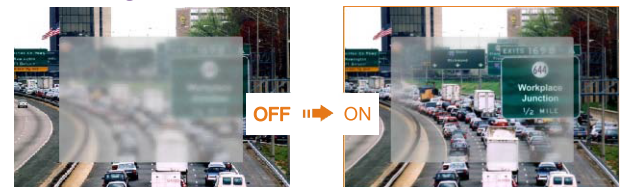

Keep Hi-Res in the dark!

Superb Color Image Quality
at 1080P Resolution!

Specifications

Model NO.	iHDIRVVFDFIO-1080SN
VIDEO	
Image Device	1/2.9" Sony "Exmor" CMOS
TV System	PAL/NTSC
Total Pixels	2.24M Pixels
Resolution	1920 (H) *1080 (V)
Scanning System	Progressive
Synchronization	Internal
Min. Illumination	0 Lux (LED on)
S/N Ratio	>58db
Video Output	1Vp-p, 75ohm, BNC
LENS	
Focal Length	2.8~12MM Lens
OPERATIONAL(For OSD Model)	YES
LENS	DC/MANUAL
Shutter	Auto, 1/25-30(FLK)
AGC	0-15
SENS-UP	OFF/Auto
Brightness	0-100
D-WDR	ON/OFF
Defog	ON/OFF
Backlight	ON/OFF
White Bal	ATW/Indoor/Outdoor
Day&Night	EXT/Color/B/W/Auto
IR Smart	Yes
2DNR/3DNR	Yes
Cam Title	Yes
D-Effect	Freeze/Mirror
Motion	4 area
Privacy	4 area
Language	CHN1/CHN2/GER/FRA/ITA/SPA/POL/RUS/POR/NED/TU
Defect	Live DPC/White DPC/Black DPC
Infrared LED	18LEDs
IR Distance	10~20m
IR-CUT	YES
Infrared Spectrum	850nm
OPERATIONAL	
Operation Temperature	-10°C~ +50°C
Storage Temperature	-20°C~ +60°C
Water-proof Casing	VandalProof&Waterproof
ELECTRICAL	
Max Power	6.04W
Adapter Requirement	DC12V/AC24V
MECHANICAL	
Color	White
Dimensions	Φ139*128mm
Net Weight	816g/pcs
Transmission distance	1640 feet (75-3)

Motorized Lens

Motorized Varifocal

Adjust the lens to desired field of view
by OSD Menu or AHD DVR

Multi-function

2D/3D-NR

Defog

DWDR